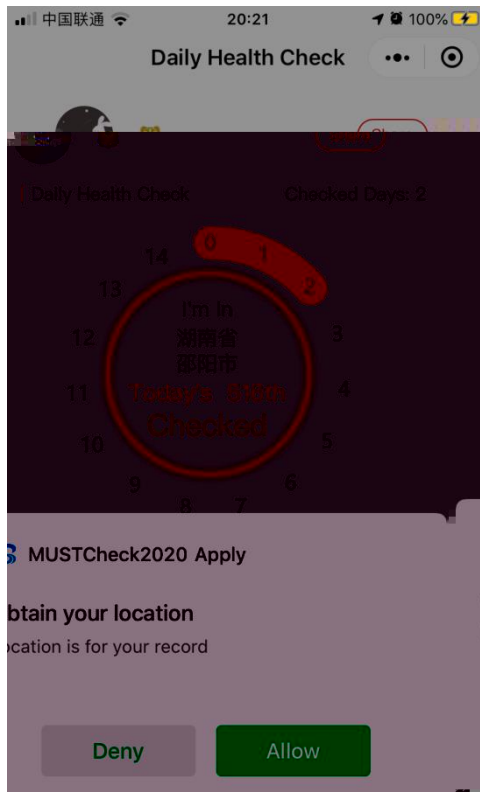

MUSTCheck2020
2020.03.23

1
2 “MUSTCheck2020” 3

1.

“My Profile”

-
-

”

University

COES

“ ”

“

The screenshot shows a mobile application interface titled "My Profile". It features several input fields: "Name", "University" (with a dropdown menu currently showing "澳門科技大学"), "College", and "Student ID No.". At the bottom of the form, there are two red buttons, one labeled "e" and another labeled "Save". The status bar at the top indicates the time as 12:10 and the battery level as 0.4%.